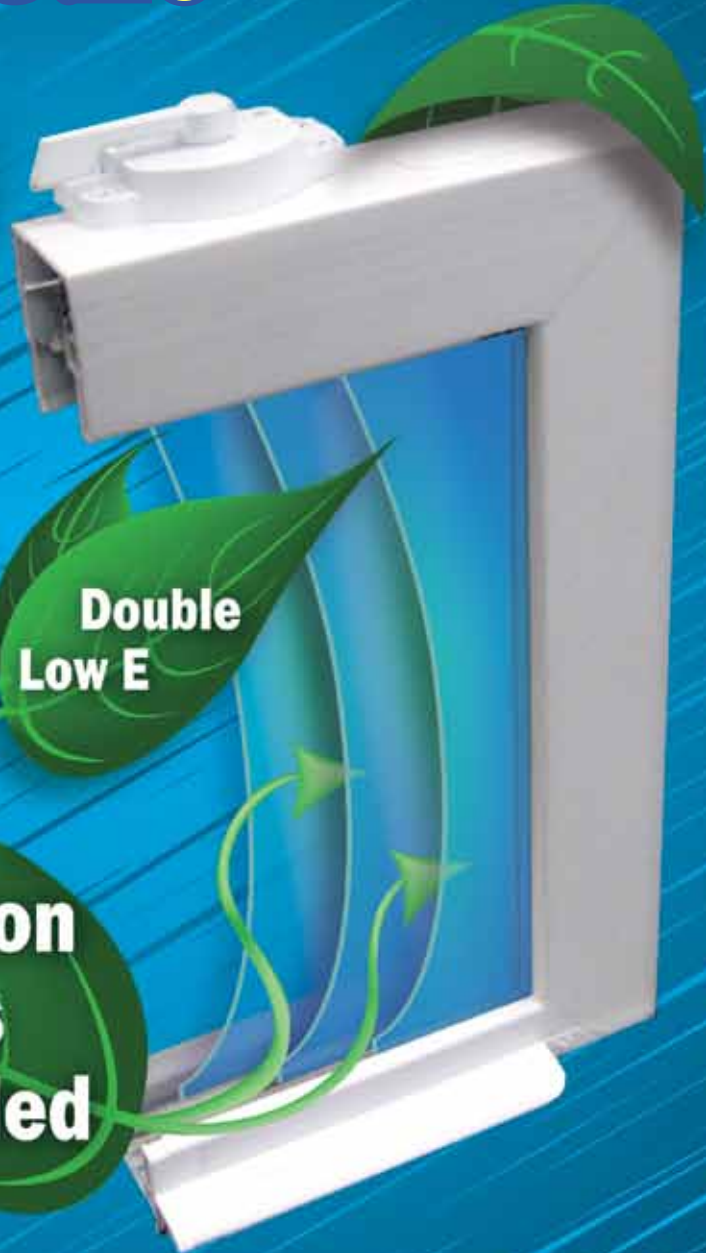

LANG EXTERIOR'S R5 SUPER DESIGN SERIES

"PUT GREEN BACK INTO MOTHER EARTH AND YOUR POCKET"

**R5
=
U.20**

LANG EXTERIOR'S R5 SUPER DESIGN SERIES

R5=U.20

**Triple
Insulated
Glass**

**Double
Low E**

**Krypton
Gas
Filled**

Common energy star windows only have an R rating of 3. We designed a window line with an R rating of 5 which helps to reduce heat loss over 40%* and saves consumers money on energy bills. We call it the R5.